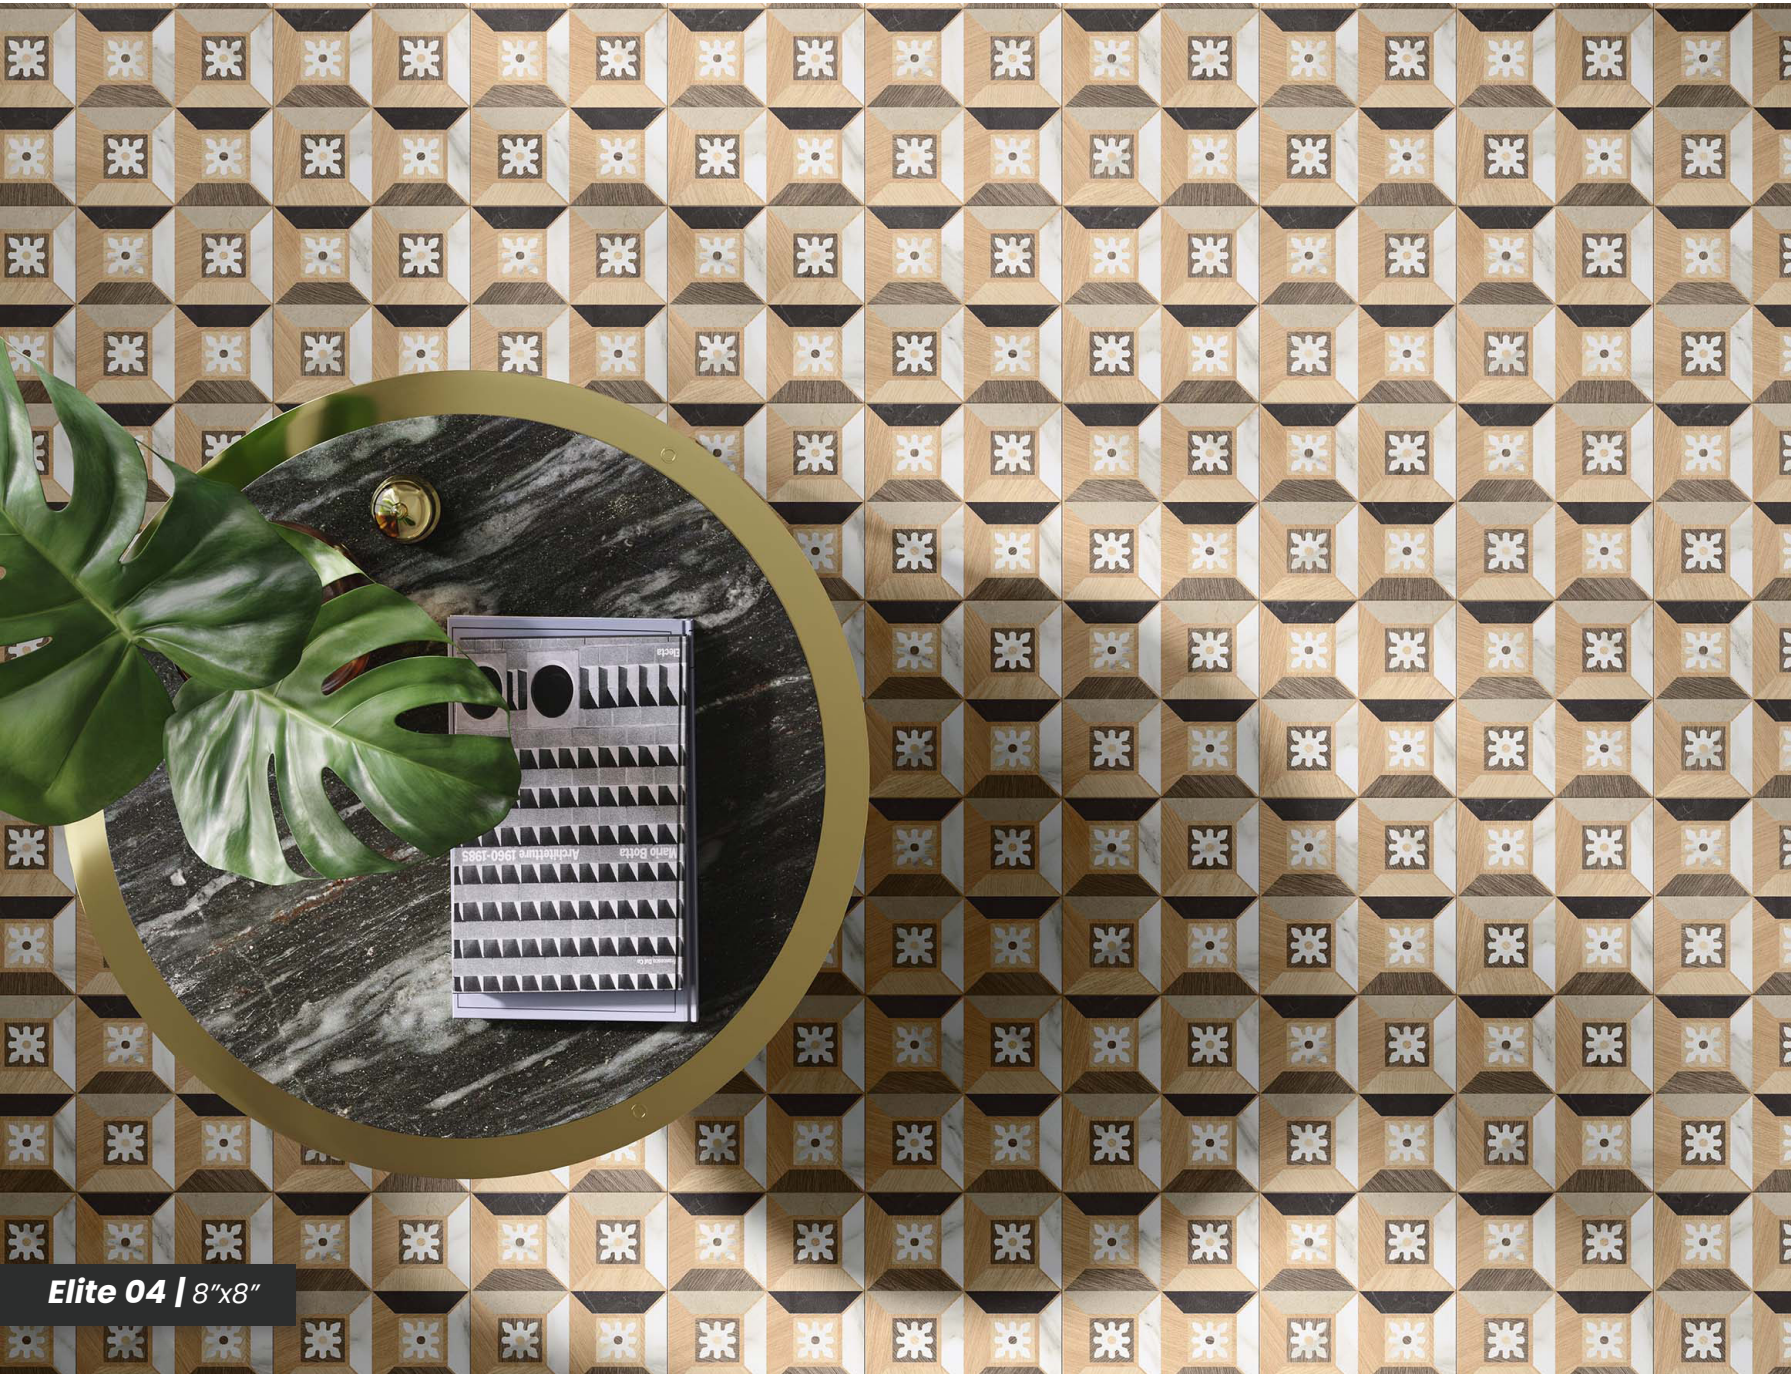

MINGLE

Elite 04 | 8"x8"

Glam 01 | 8"x8"

Tile
of
Italy

MALINE TILE
ELEVATE YOUR SHOWROOM

malinatile.com

MINGLE

PORCELAIN TILE

Technical Data

Finish	Matte
Thickness	10 MM
Application	Interior/Exterior
Frost Resistant	Yes
Slip Resistant	R10
Rectified	Yes
Shade Variation	V4
DCOF	≥0.42

Colors

Glam 01

Glam 02

Glam 03

Glam 05

Elite 01